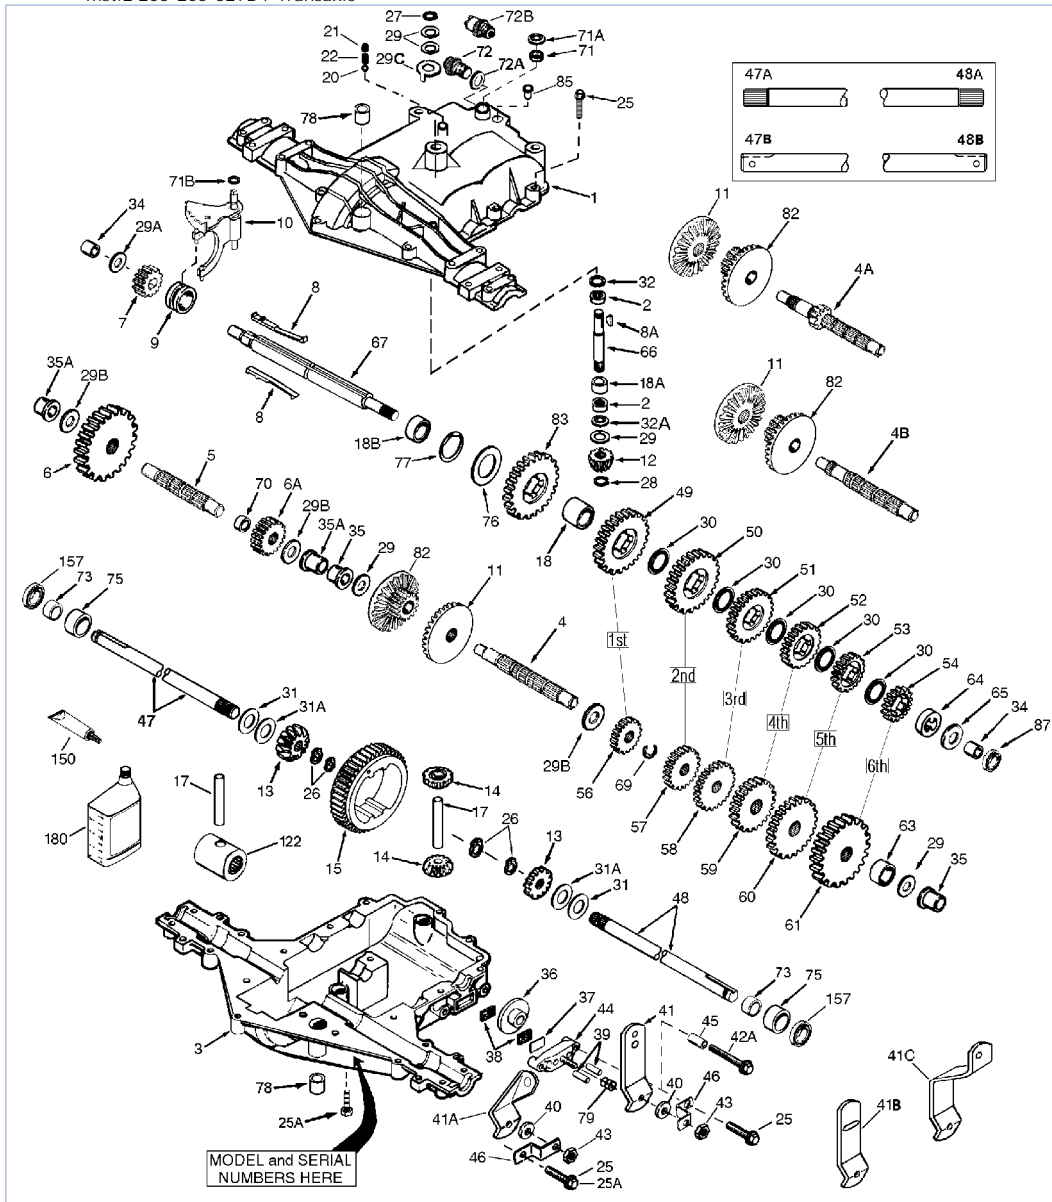

## Part List

mst.2 205-205-527D / Transaxle

REF #	ITEM #	DESCRIPTION	QTY	REMARK
1	772147	Transaxle Cover	1	
2	780086A	Needle Bearing 5/8"	2	
3	770128	Transaxle Case	1	
4	776395	Countershaft	1	
5	776409	Output Shaft	1	
6	778364	Spur Gear (38 teeth)	1	
6A	778369	Spur Gear (15 teeth)	1	
7	778330	Spur Gear (11 teeth)	1	
8	792180	Shift Key	2	
8A	792047	Woodruff Key #9	1	
9	784352	Shift Collar	1	
10	784379	Shift Rod & Fork	1	
11	778334	Bevel Gear (30 teeth)	1	
12	778309	Bevel Pinion (13 teeth)	1	
13	778368	Bevel Gear (13 teeth) (Incl. 14)	2	
14	778368	Bevel Pinion (13 teeth) (Incl. 13)	2	
15	778370	Ring Gear (43 teeth)	1	
17	786188	Drive Pin	1	
18	786102	Spacer 1.130	1	
18B	786189	Spacer 1.130 x .493	1	
20	792077A	Ball 5/16" dia	1	
21	792211	Cap Screw 3/8-16 x 3/8"	1	
22	792079	Spring	1	
25	792073A	Screw 1/4-20 x 1-1/4"	17	
25A	792177	Screw 1/4-20 x 1-3/8"	2	
26	792125	Retaining Ring (pkg of 2)	4	
27	792035	Retaining Ring	2	
28	788040	Retaining Ring	1	
29	780072	Thrust Washer .627 ID	5	
29A	780160	Washer	1	
29B	780051	Thrust Washer .762 ID	3	
30	780108	Cup Washer 1.127 ID	4	
31	780001	Washer (.056 wide) (USE AS NEEDED)	2	
31A	780195	Flat Washer .750 ID	2	
32	788083	Oil Seal 5/8"	1	
34	780194	Bushing 9/16"	2	
35	780193	Flanged Bushing 5/8" ID	2	
35A	780197	Flanged Bushing 3/4"	2	
36	790075	Brake Disk	1	
37	790007	Brake Pad Plate	1	
38	799021	Brake Pad (pkg of 2)	2	
39	786026	Dowel Pin	2	
40	792076A	Flat Washer .312 ID	1	
41	790060	Brake Lever	1	
42	792073A	Screw 1/4-20 x 1-1/4"	2	
43	792075	Locknut 5/16-24	1	
44	790025	Brake Pad Holder	1	
46	786086	Brake Lever Bracket	1	
47	774772	Axle (13-1/16" long)	1	
48	775001	Axle (17-5/8" long)	1	
49	778356	Spur Gear (29 teeth)	1	
50	778354	Spur Gear (23 teeth)	1	
51	778313	Spur Gear (19 teeth)	1	
52	778350	Spur Gear (16 teeth)	1	
53	778346	Spur Gear (15 teeth)	1	
56	778355	Spur Gear (11 teeth)	1	
57	778353	Spur Gear (17 teeth)	1	
58	778351	Spur Gear (21 teeth)	1	
59	778349	Spur Gear (24 teeth)	1	
60	778345	Spur Gear (25 teeth)	1	
63	786071	Countershaft Spacer 1-1/8" x 3/8"	1	
64	786072	Brake Shaft Spacer 1-3/8" x 3/8"	1	
65	780189	Flat Washer .563 ID	1	
66	776399	Input Shaft	1	
67	776396	Shifter & Brake Shaft	1	